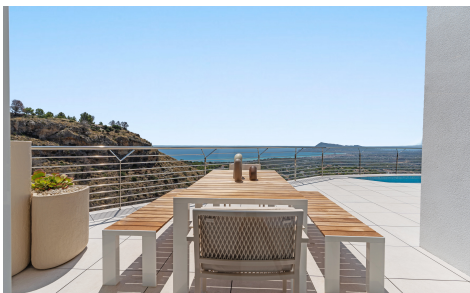

SM73807F

**Villa in Altea**

**€2,146,000**

4

5

405m<sup>2</sup>

N/A

Blanc-19, located in Altea, is a four-story house beautifully situated between the blue sea and the green pine forest. Its design harmonizes with the surrounding landscape, offering breathtaking views of the Mediterranean, coastal forests, and the urban profile of Benidorm from its terraces, creating a unique experience each day.;

;

The house is constructed across multiple levels, seamlessly integrated and connected by a lift, allowing for distinct areas dedicated to rest, leisure, and socialising. The main floor features