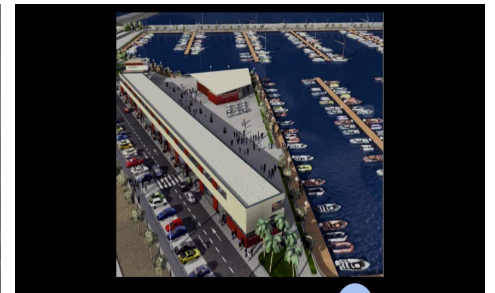

1

1

65m²

N/A

N/A

I am pleased to exclusively present the new development Edificio Panorama Beach, located at Calle Heraclio No. 26 in Torrevieja, just a few meters from the new shopping center and the seafront promenade. We offer 8 properties (2 per floor): 4 two-bedroom apartments starting from €245,000 Studios starting from €155,000 Ground Floor Studio: €155,000 Two-bedroom apartment: €245,000 First Floor SOLD Second Floor Studio: €175,000 Two-bedroom apartment: €265,000 Penthouse Studio: €230,000 Two-bedroom apartment: €310,000 The properties include: Air conditioning Aerothermal system Fully fitted kitchen with upper and lower cabinets, drawers, LED