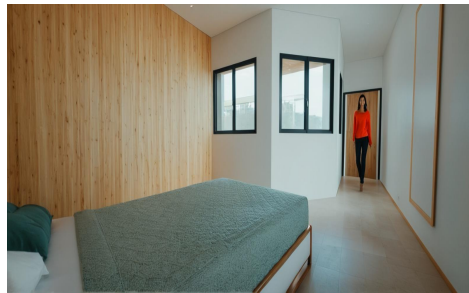

1

1

65m²

N/A

N/A

I am pleased to exclusively present the new development Edificio Panorama Beach, located at Calle Heraclio No. 26 in Torrevieja, just a few meters from the new shopping center and the seafront promenade. We offer 8 properties (2 per floor): 4 two-bedroom apartments starting from €245,000 Studios starting from €155,000 Ground Floor Studio: €155,000 Two-bedroom apartment: €245,000 First Floor SOLD Second Floor Studio: €175,000 Two-bedroom apartment: €265,000 Penthouse Studio: €230,000 Two-bedroom apartment: €310,000 The properties include: Air conditioning Aerothermal system Fully fitted kitchen with upper and lower cabinets, drawers, LED