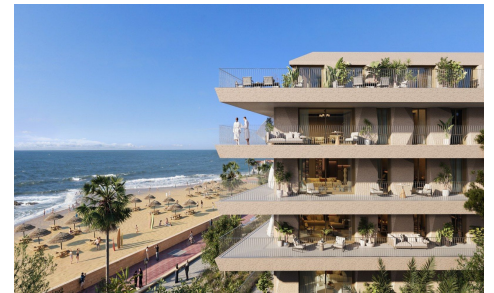

2

2

97m²

N/A

A Mediterranean Balcony in Manilva

Imagine waking up to the sun rising over the sea, with endless Mediterranean views stretching out right from your window. Welcome to an exclusive new beachfront development in Manilva, a rare opportunity where luxury, history, and the ultimate coastal lifestyle merge.

Located next to the historic Duquesa Castle and just minutes from the vibrant Duquesa Marina, this project offers a highly coveted frontline beach location. It perfectly balances the tranquillity of a seaside escape with the world-class leisure, gastronomy, and energy of the Costa del Sol.