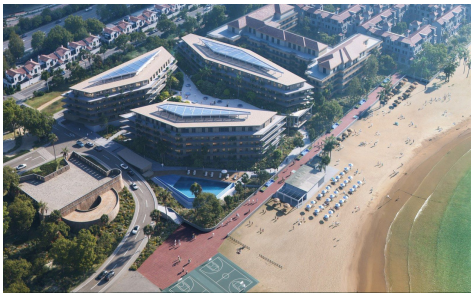

2

2

97m²

N/A

A Mediterranean Balcony in Manilva

Imagine waking up to the sun rising over the sea, with endless Mediterranean views stretching out right from your window. Welcome to an exclusive new beachfront development in Manilva, a rare opportunity where luxury, history, and the ultimate coastal lifestyle merge.

Located next to the historic Duquesa Castle and just minutes from the vibrant Duquesa Marina, this project offers a highly coveted frontline beach location. It perfectly balances the tranquillity of a seaside escape with the world-class leisure, gastronomy, and energy of the Costa del Sol.